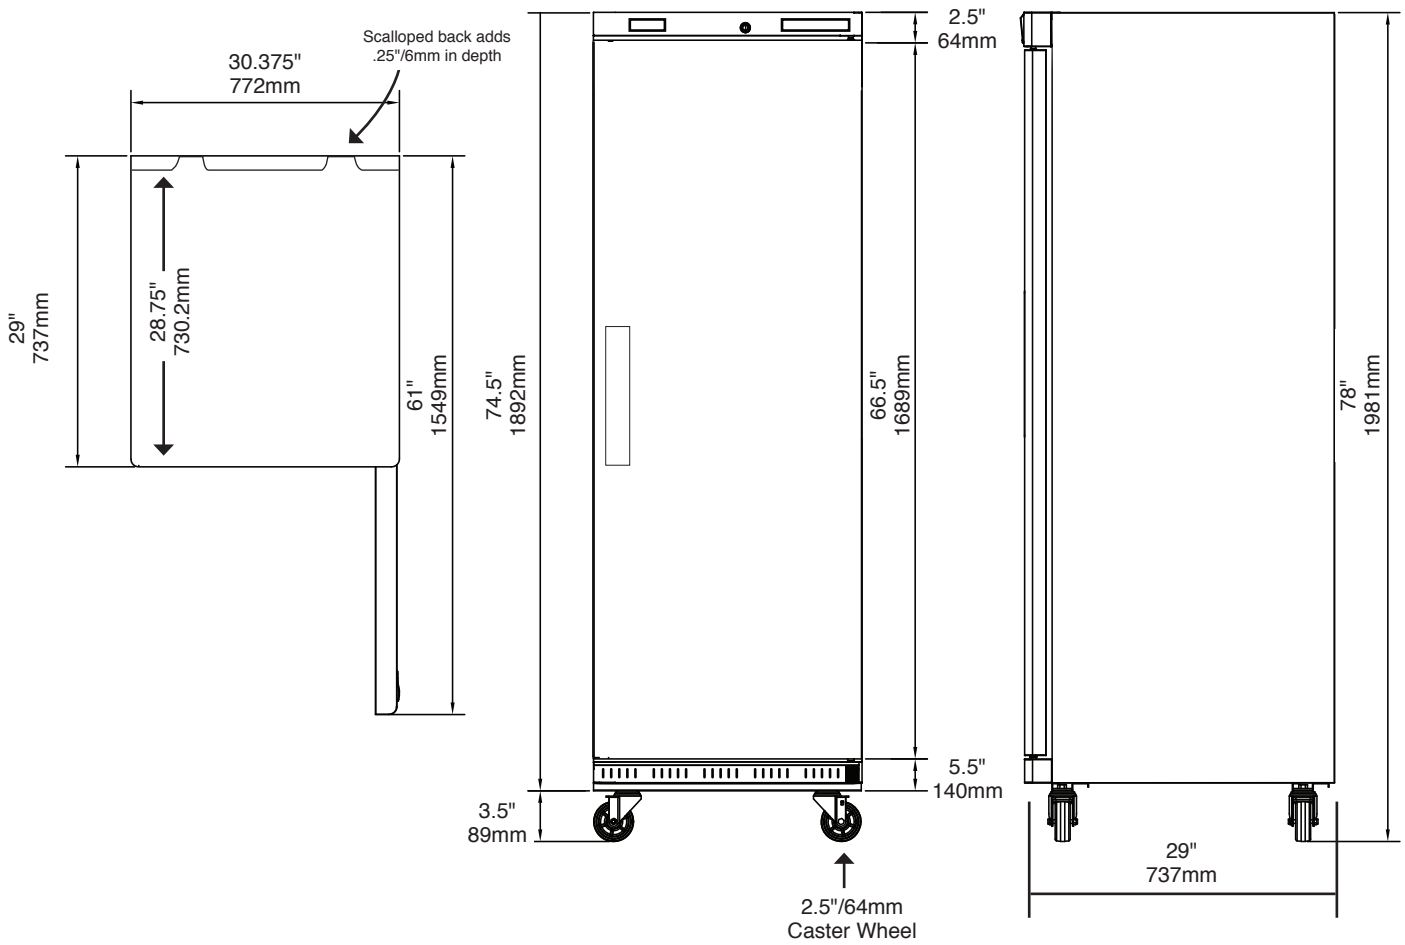

## FEATURES

Berg's 23 cubic foot (nominal), 18 Cu Ft (actual storage volume) one-door reach-in freezers have 3 adjustable shelves and digital temperature control. The digital temperature display is prominently displayed above the door for easy viewing. Berg refrigerators and freezers are designed to meet the requirements of the most discriminating customer.

BVEF23

 		
	Approvals: UL, UL sanitation approved	REV 9/6/18 Printed in USA

BVEF23

ECONOMY REACH-IN FREEZER

DIMENSIONS

TOP VIEW

FRONT VIEW

SIDE VIEW

Model	Dim (W"xD"xH")	Capacity	Temp	Power	Doors	Weight	Shelves
BVEF23 Freezer	30.375 x 29 x 78 772 x 737 x 1981mm	Nominal 23 Cu Ft (651 L) Actual 18.5 Cu Ft (524 L)	-13° to 10°F -25° to -12°C	1200 watt 115V - 10.5 Amps 220V - 5.5 Amps	1	249 lb 113 kg	4 Total (3 adjustable, 1 half size fixed)